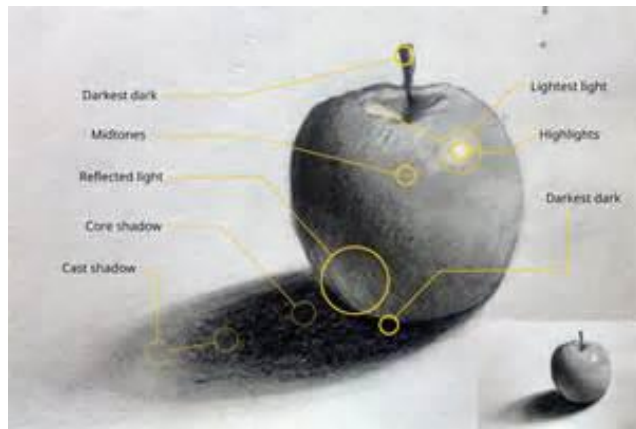

Value

Value is the lightness or darkness of a color, as it has to do with the addition of white or black and not with the mixing of color.

5 Key components

Highlight

Core Shadow

Reflected light

Midtones

Cast Shadow